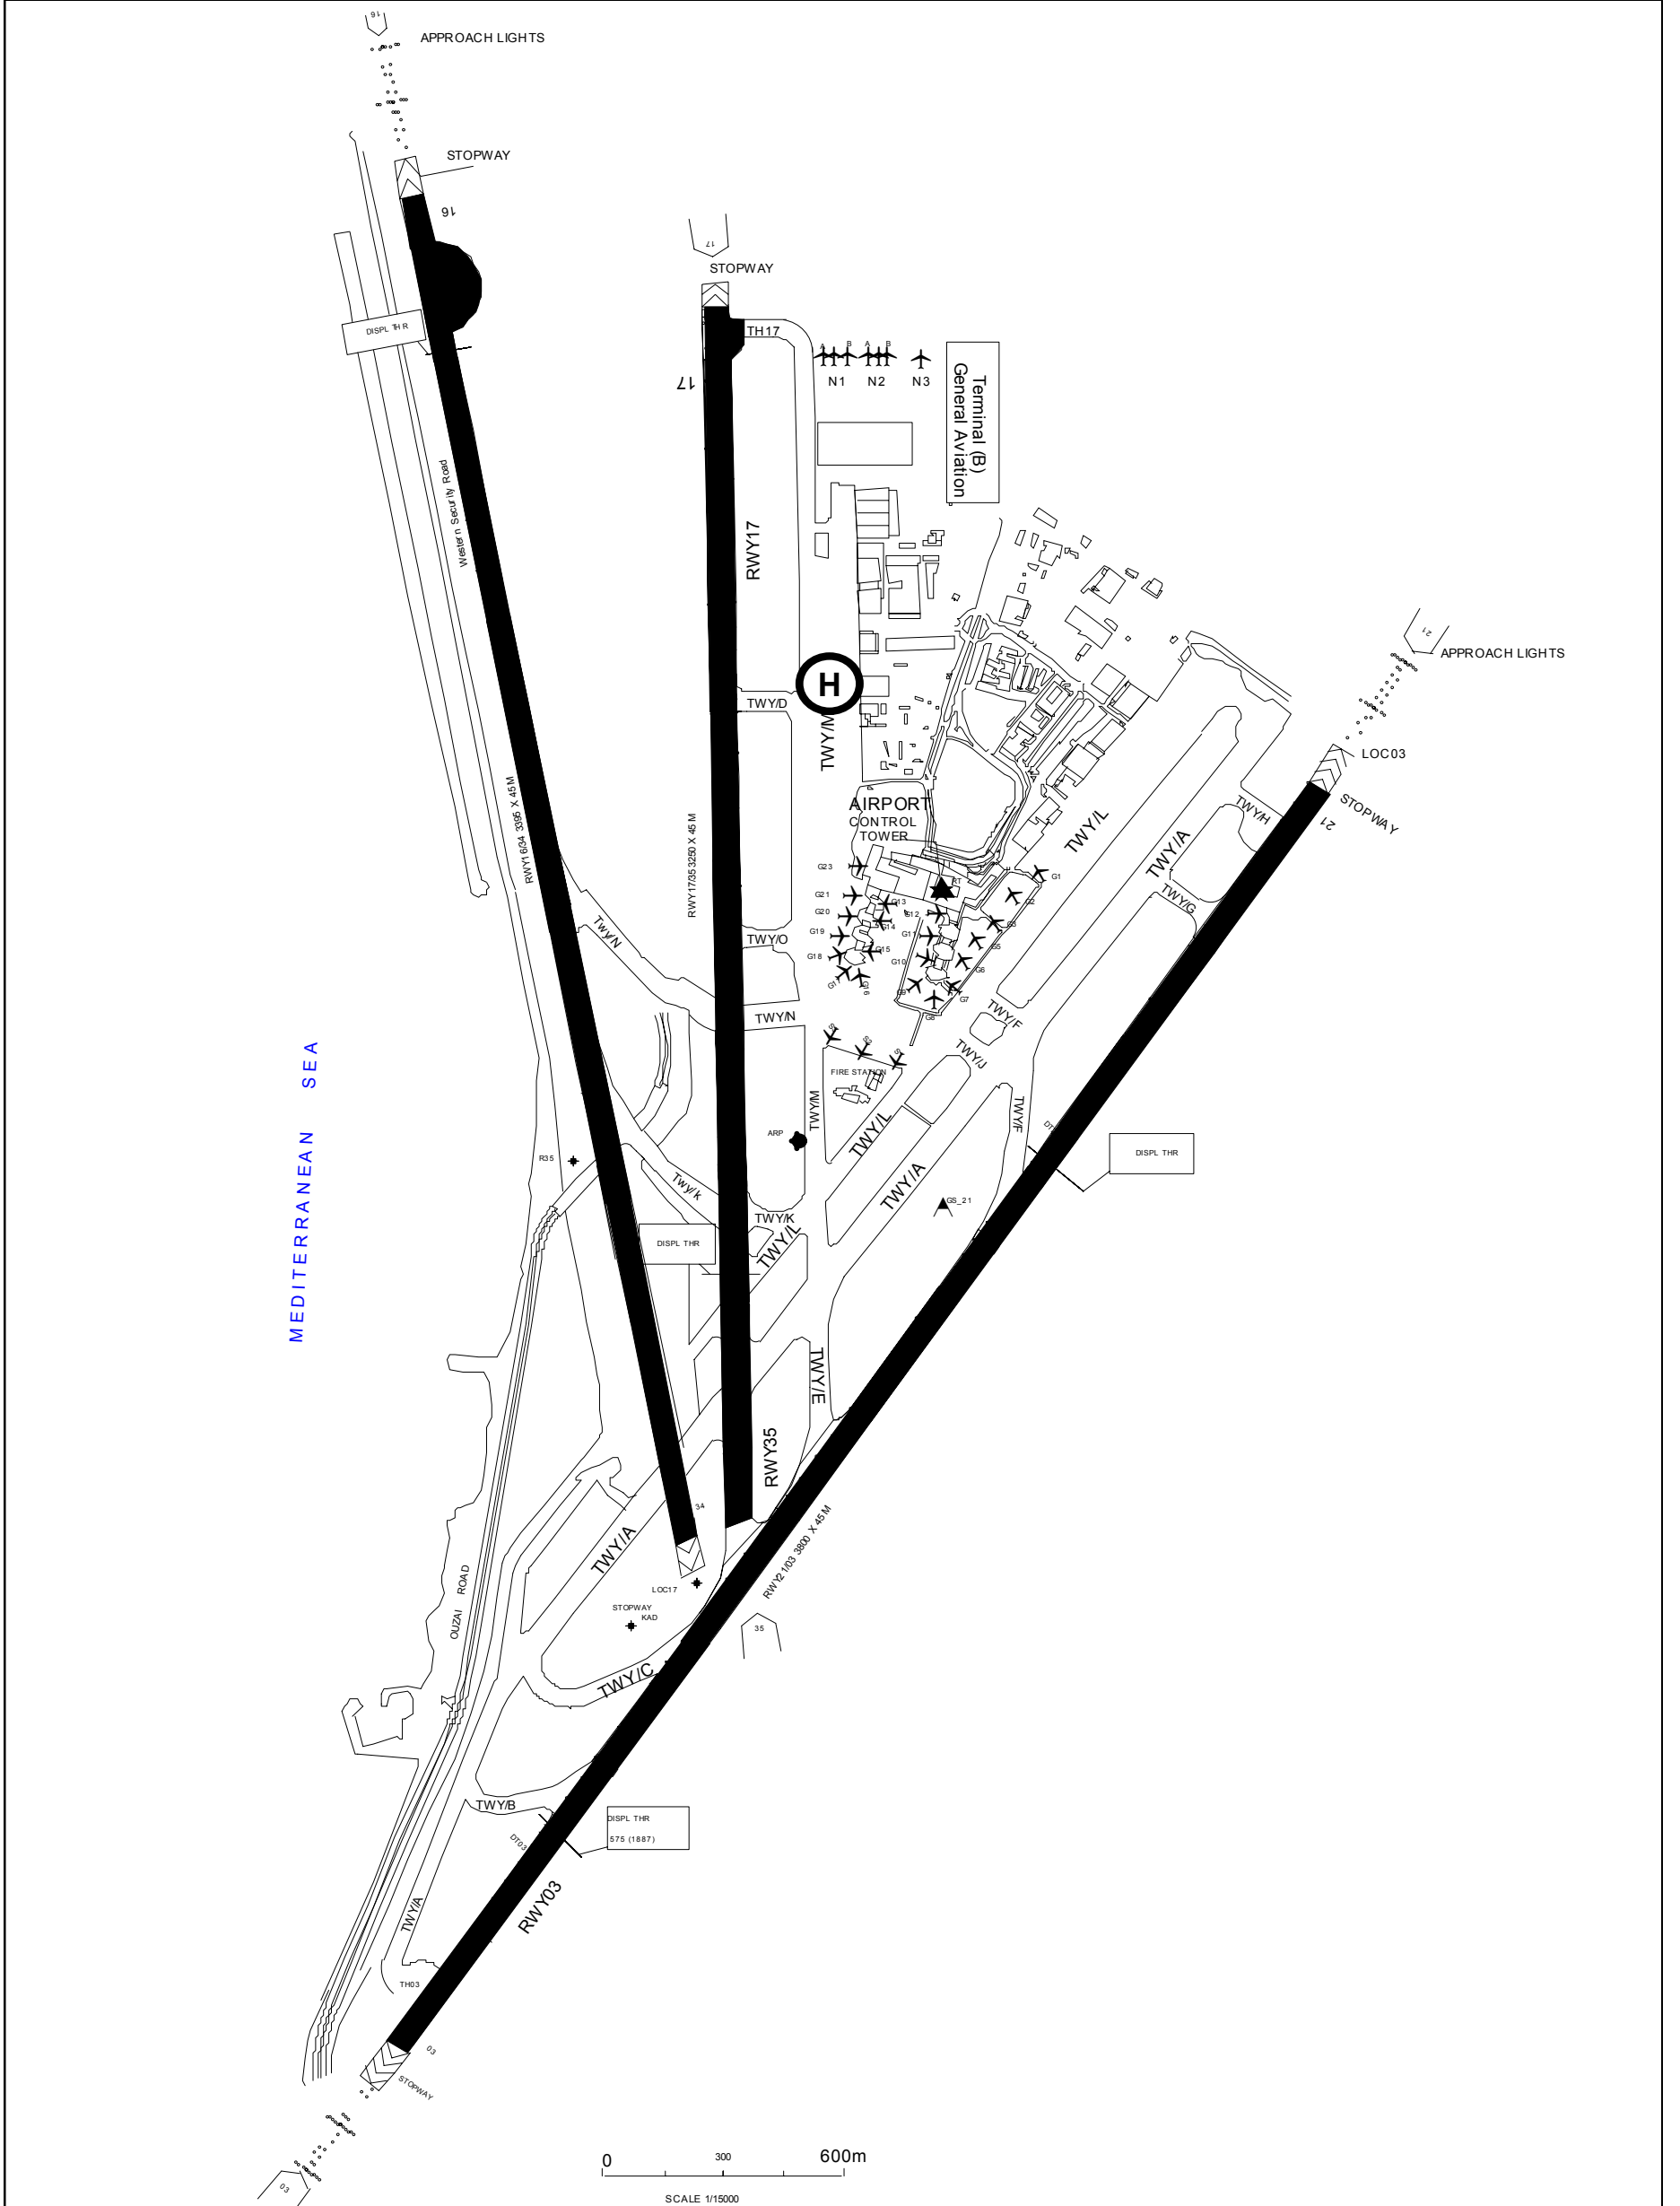

<p>AERODROME GROUND MOVEMENT CHART - ICAO</p>	<p>AD ELEV 85 FT 334908.5825N 0352924.1086E Mag. VAR 5.1°E 2020</p>	<p>GND 121.900 TWR 118.900 APP 120.300 CNT 119.300</p>	<p>RAFIC HARIRI INTERNATIONAL BEIRUT AD - OLBA</p>
--	---	--	---

INT. LEFT BLANK