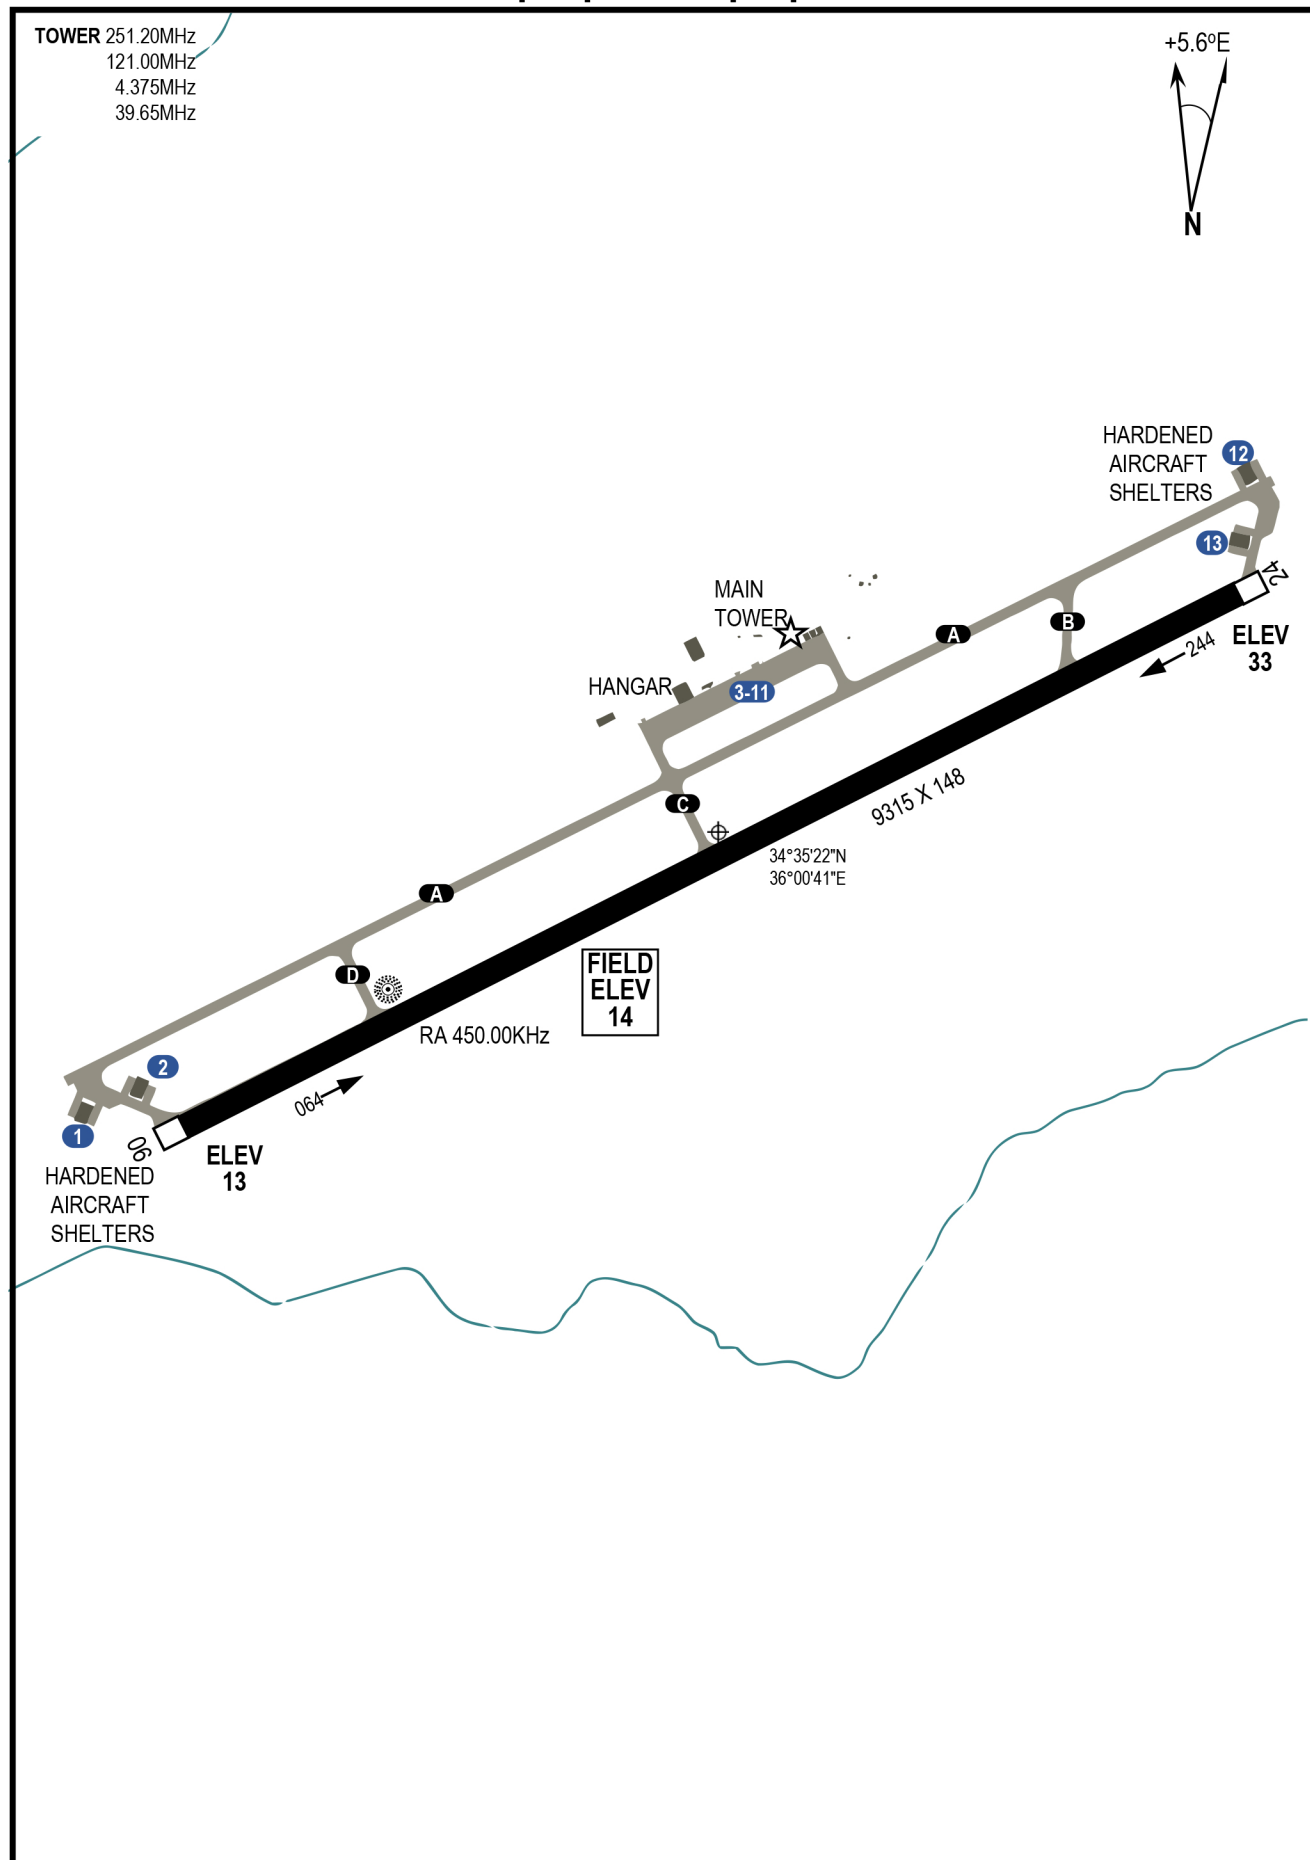

18843

AIRPORT DIAGRAM

[USAF] SHU77-2406 [ICAO]

RENE MOUAWAD AIRBASE (OLKA)

RENE MOUAWAD, TRIPOLI, LEBANON

EFFECTIVE: 06 JUL 2021

EFFECTIVE: 06 JUL 2021

AIRPORT DIAGRAM

18843

NOT FOR REAL NAVIGATION

RENE MOUAWAD, TRIPOLI, LEBANON

RENE MOUAWAD AIRBASE (OLKA)