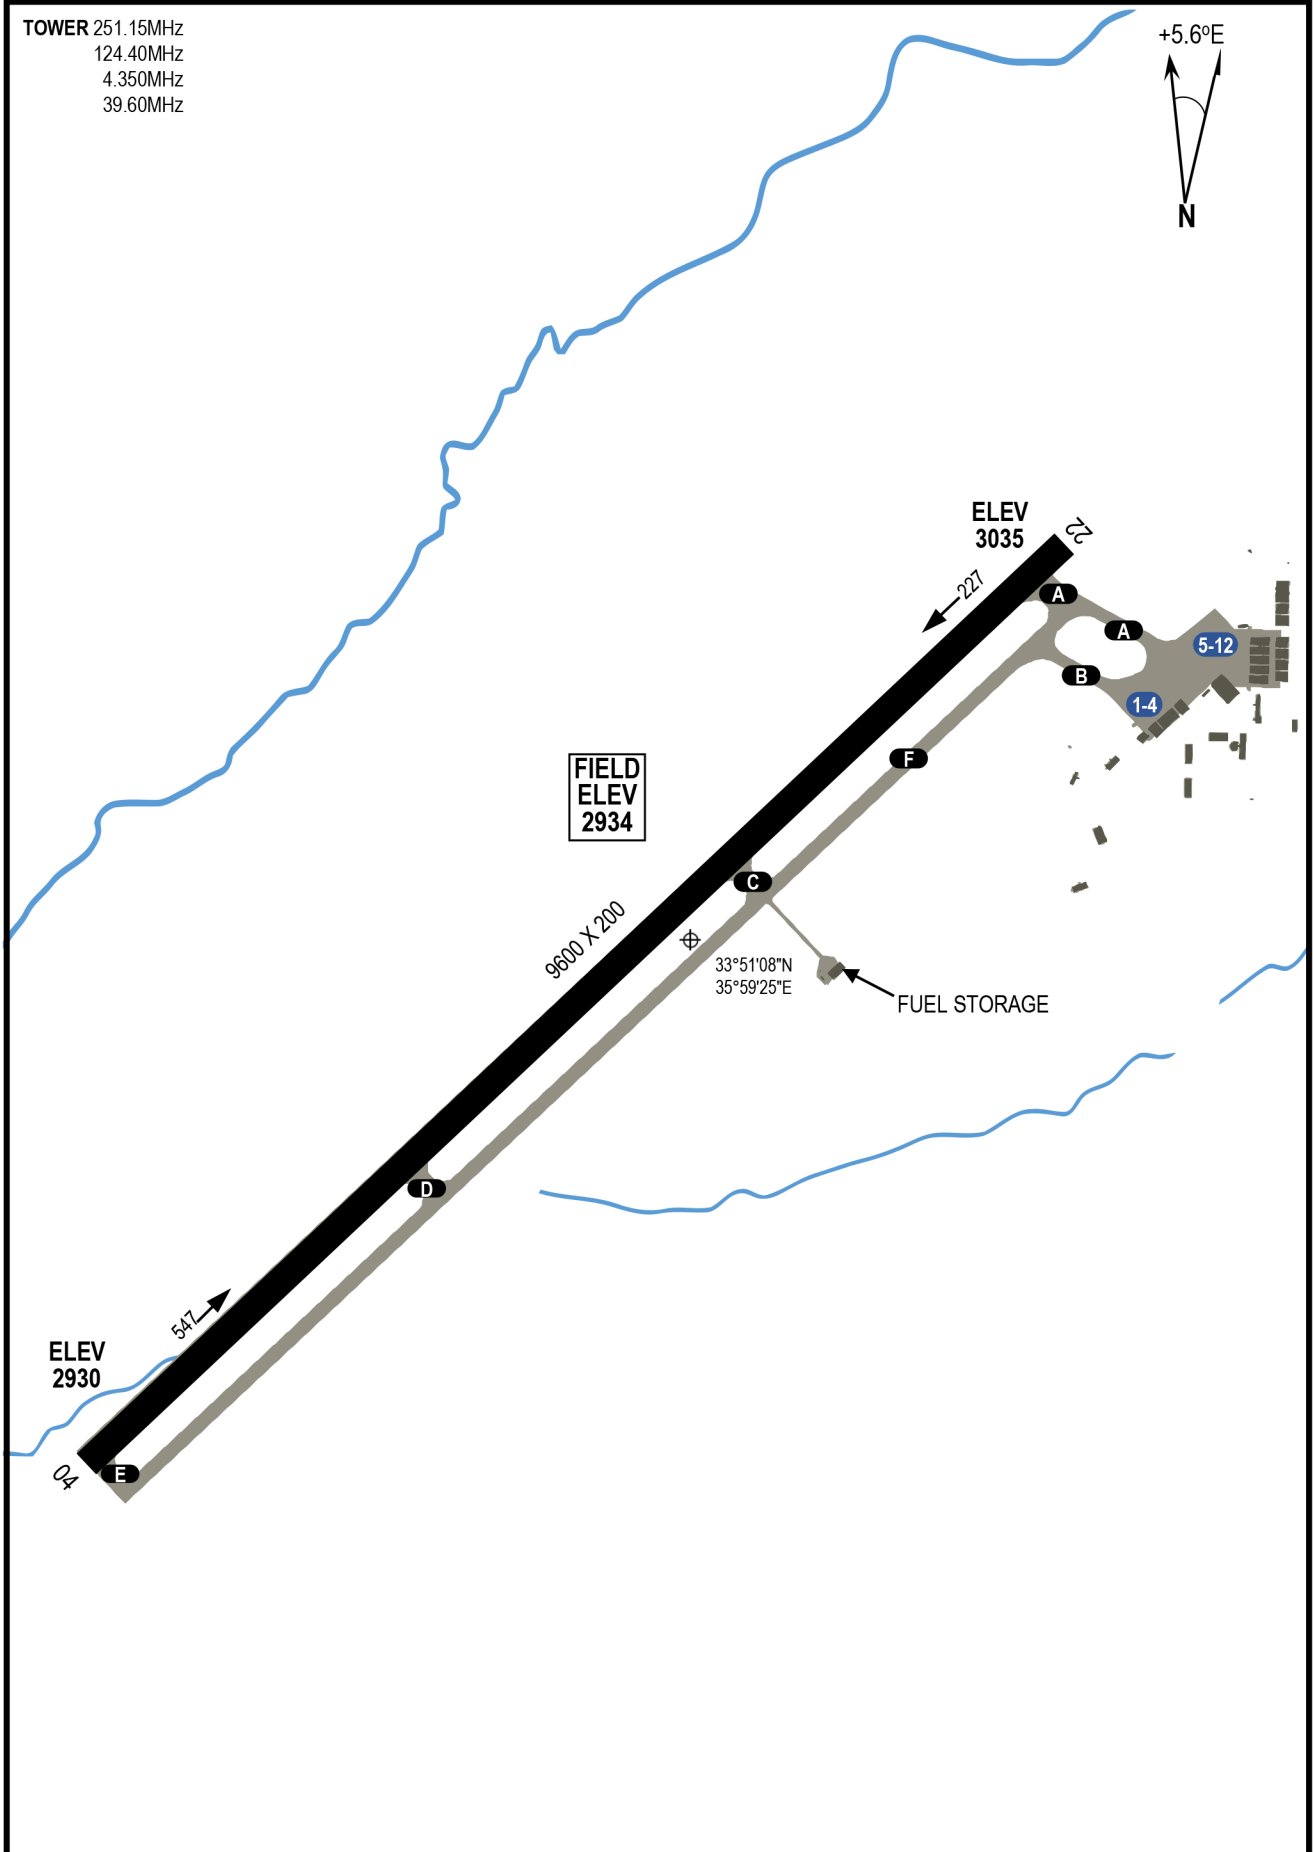

18847  
**AIRPORT DIAGRAM**

[USAF] SHU77-2406 [ICAO]

**RAYAK AIRBASE (OLRA)**  
RAYAK, LEBANON

TOWER 251.15MHz  
124.40MHz  
4.350MHz  
39.60MHz

EFFECTIVE: 06 JUL 2021

EFFECTIVE: 06 JUL 2021

**NOT FOR REAL NAVIGATION**