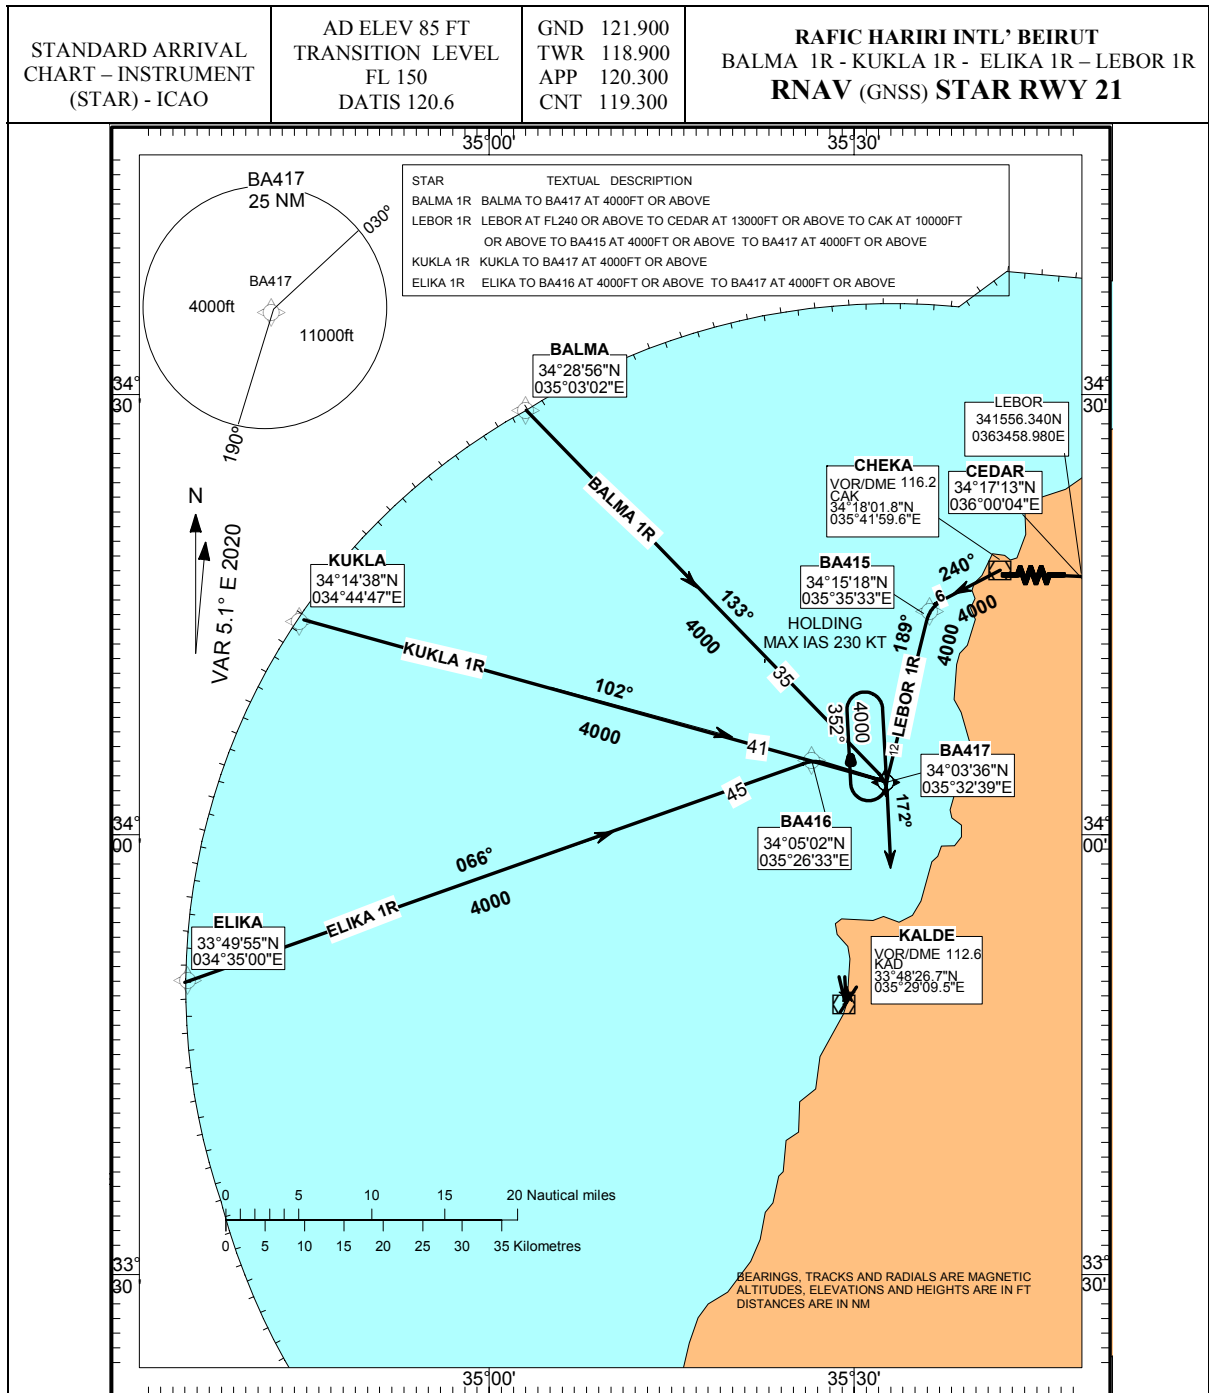

RAFIC HARIRI INTL BEIRUT
STANDARD ARRIVAL ROUTES – INSTRUMENT RNAV (STAR) RWY 21

INT. LEFT BLANK